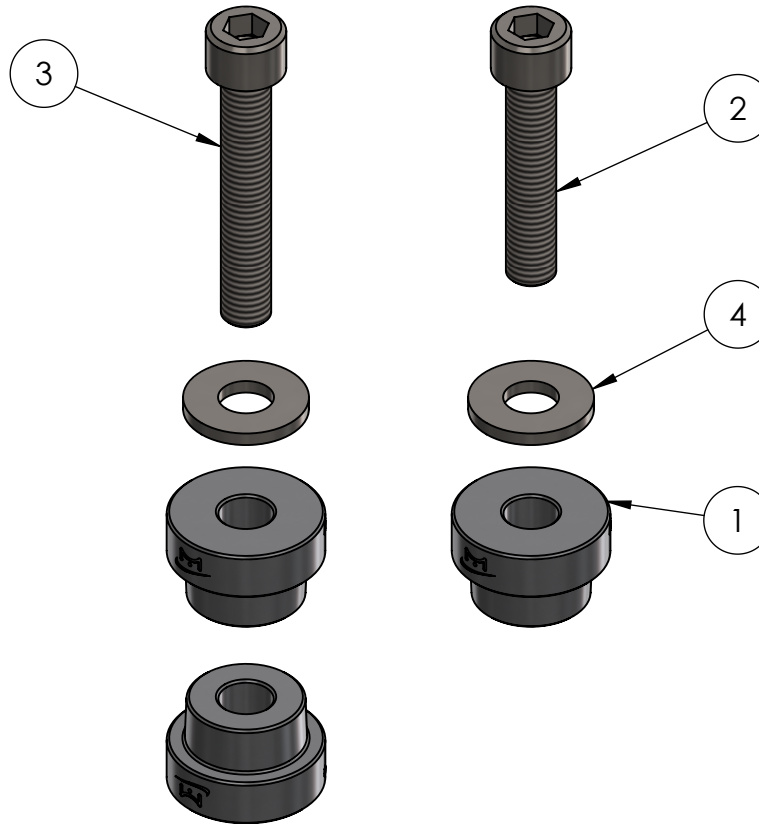

BOM FOR ASSEMBLY

NO.	PART NUMBER	DESCRIPTION	QTY.
1	MSIsub05-30-010a	Solid bushing (piece) 2015	3
2	MSI-M10X1.25X50-BLCS	Black Cap Screw M10 x 1.25 x 50mm	1
3	MSI-M10X1.25X60-BLCS	Black Cap Screw M10 x 1.25 x 60mm	1
4	MSI-M10X25-CZFW	Clear Zinc Flat Washer M10 x 25mm OD	2
	<i>UL-S-1707</i>	<i>Shipping Bag Reclosable 3" x 5" (Clear)</i>	

* For use with MSI subframe. For OEM Fitment only x2 MSIsub05-30-010

** For OEM fitment subframe, part number #MSIsub05-28-010 may be substituted.

THE INFORMATION CONTAINED IN THIS DRAWING IS THE SOLE PROPERTY OF MSI (Moore-Sport INC.). ANY REPRODUCTION IN PART OR AS A WHOLE IS STRICTLY PROHIBITED.

Solid Steering Rack bushing kit (2015+)

CAR MODEL	2015+ Impreza (VA Chassis)	CONFIGURATION:	ASSEMBLY:	REV	2021-12-16
APPLICATION	Motorsport ONLY	Default	MSIsub05-30-010	1	98.07