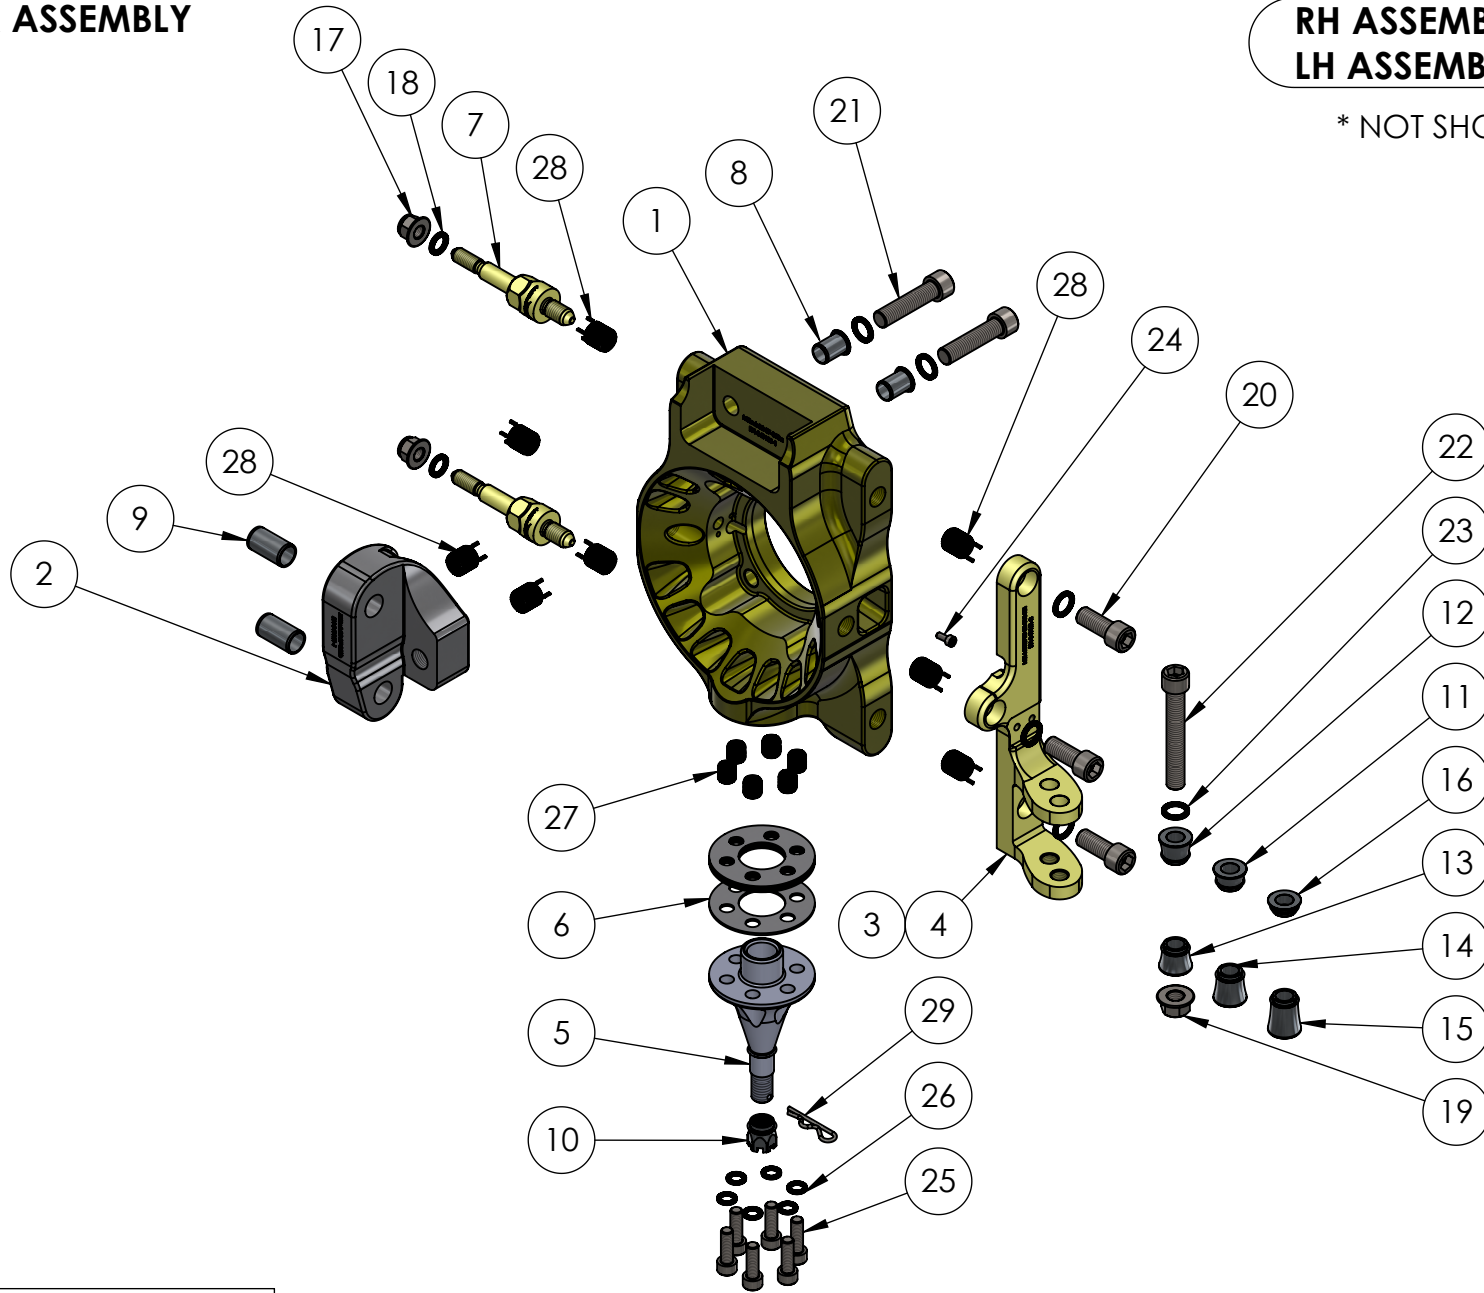

BOM FOR ASSEMBLY

**RH ASSEMBLY SHOWN
LH ASSEMBLY OPPOSITE**

* NOT SHOWN IN IMAGE

THE INFORMATION CONTAINED IN THIS DRAWING IS THE SOLE PROPERTY OF MSI (Moore-Sport INC). ANY REPRODUCTION IN PART OR AS A WHOLE IS STRICTLY PROHIBITED.

CNC Front STI 04 Upright set (radial mount)

CAR MODEL	2005 STI	CONFIGURATION:	ASSEMBLY:	REV	2022-01-18
APPLICATION	Motorsport ONLY	Default	MSIsub02-07-050	1	12580.64

5

4

3

2

1

A

B

C

D

E

A

B

C

D

E