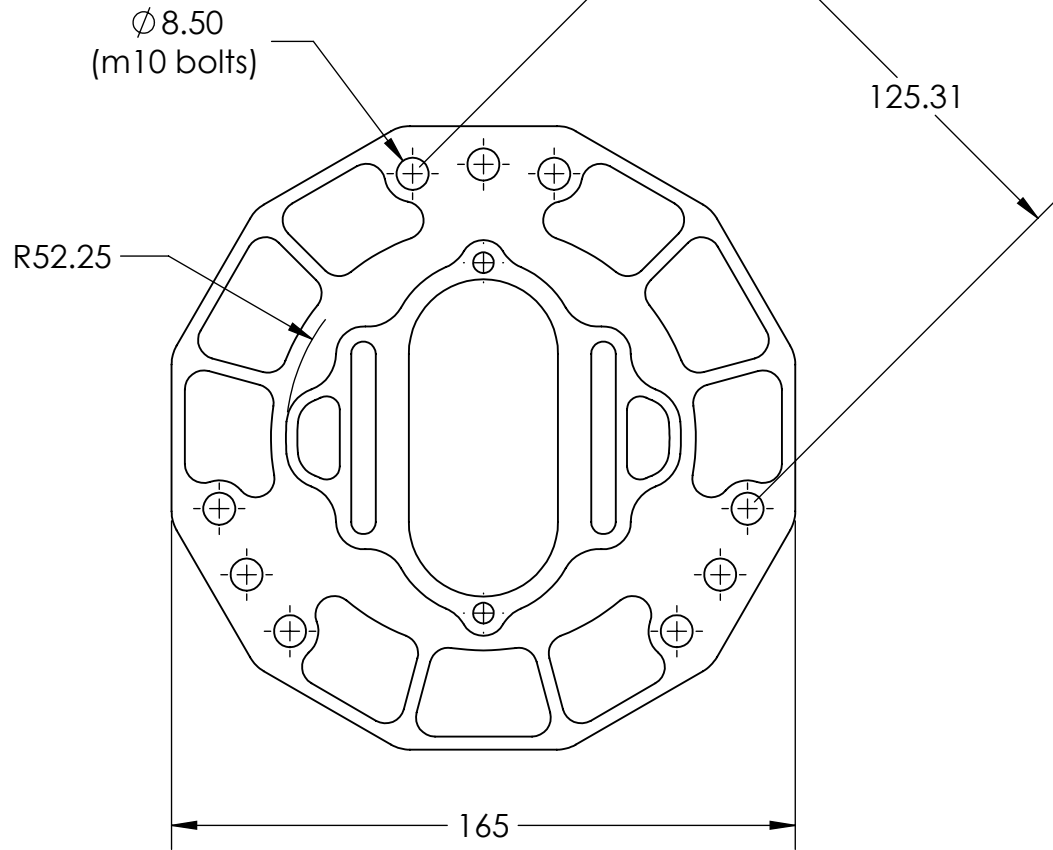

FOR CUSTOMER

180  
140  
100  
60  
20

THE INFORMATION CONTAINED IN THIS DRAWING IS THE SOLE PROPERTY OF MooreSport Inc. ANY REPRODUCTION IN PART OR AS A WHOLE IS STRICTLY PROHIBITED.

EVO 6-9 Top mount plate

|             |                     |
|-------------|---------------------|
| CAR MODEL   | Mitsubishi EVO 6/9  |
| APPLICATION | Street / Motorsport |

ASSEMBLY:

DMS-mnt-mi-003a

REV

13/11/2019

SHEET 7 OF 7

260

220

180

140

100

60

20