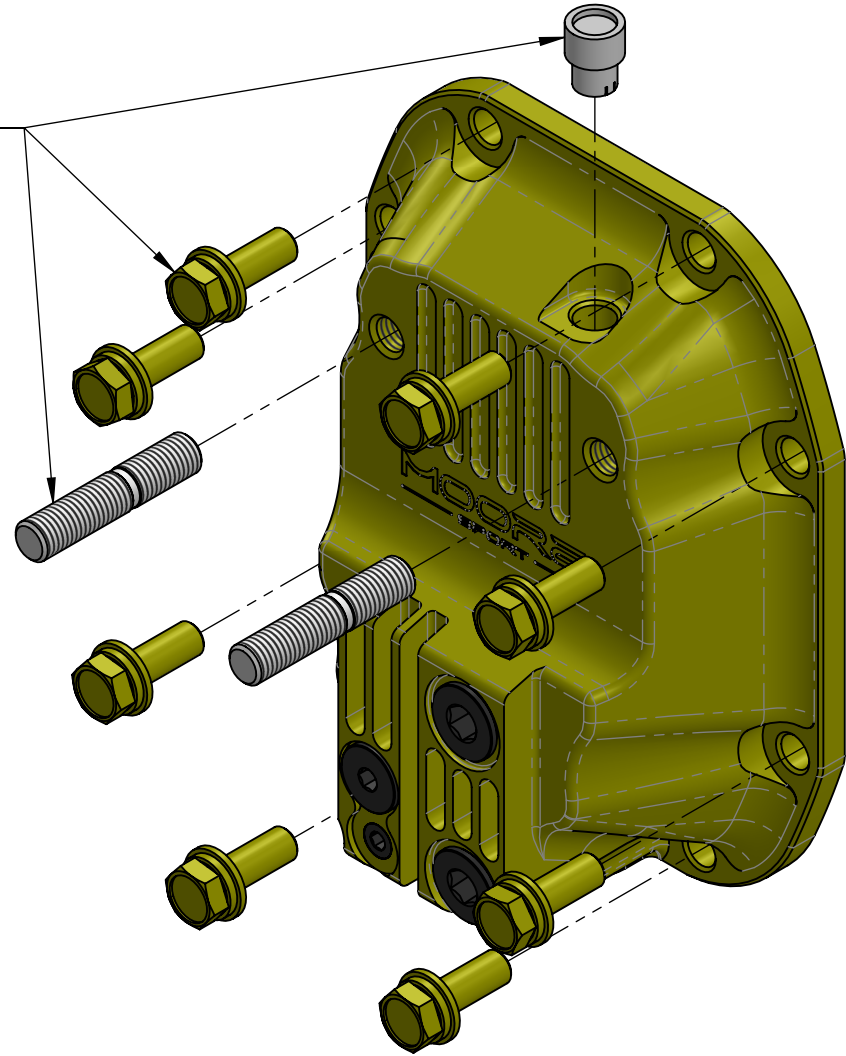

# INSTALLATION

OEM Nuts, Bolts, Studs, Washers and Breather not Included

THE INFORMATION CONTAINED IN THIS DRAWING IS THE SOLE PROPERTY OF MSI (Moore-Sport INC). ANY REPRODUCTION IN PART OR AS A WHOLE IS STRICTLY PROHIBITED.

## R180 Diff. Cover

CAR MODEL	Impreza	CONFIGURATION:	Bolt OEM	ASSEMBLY:	MSIsub03-00-010	REV	1	2024-08-05
APPLICATION	Street / Motorsport							1030.433