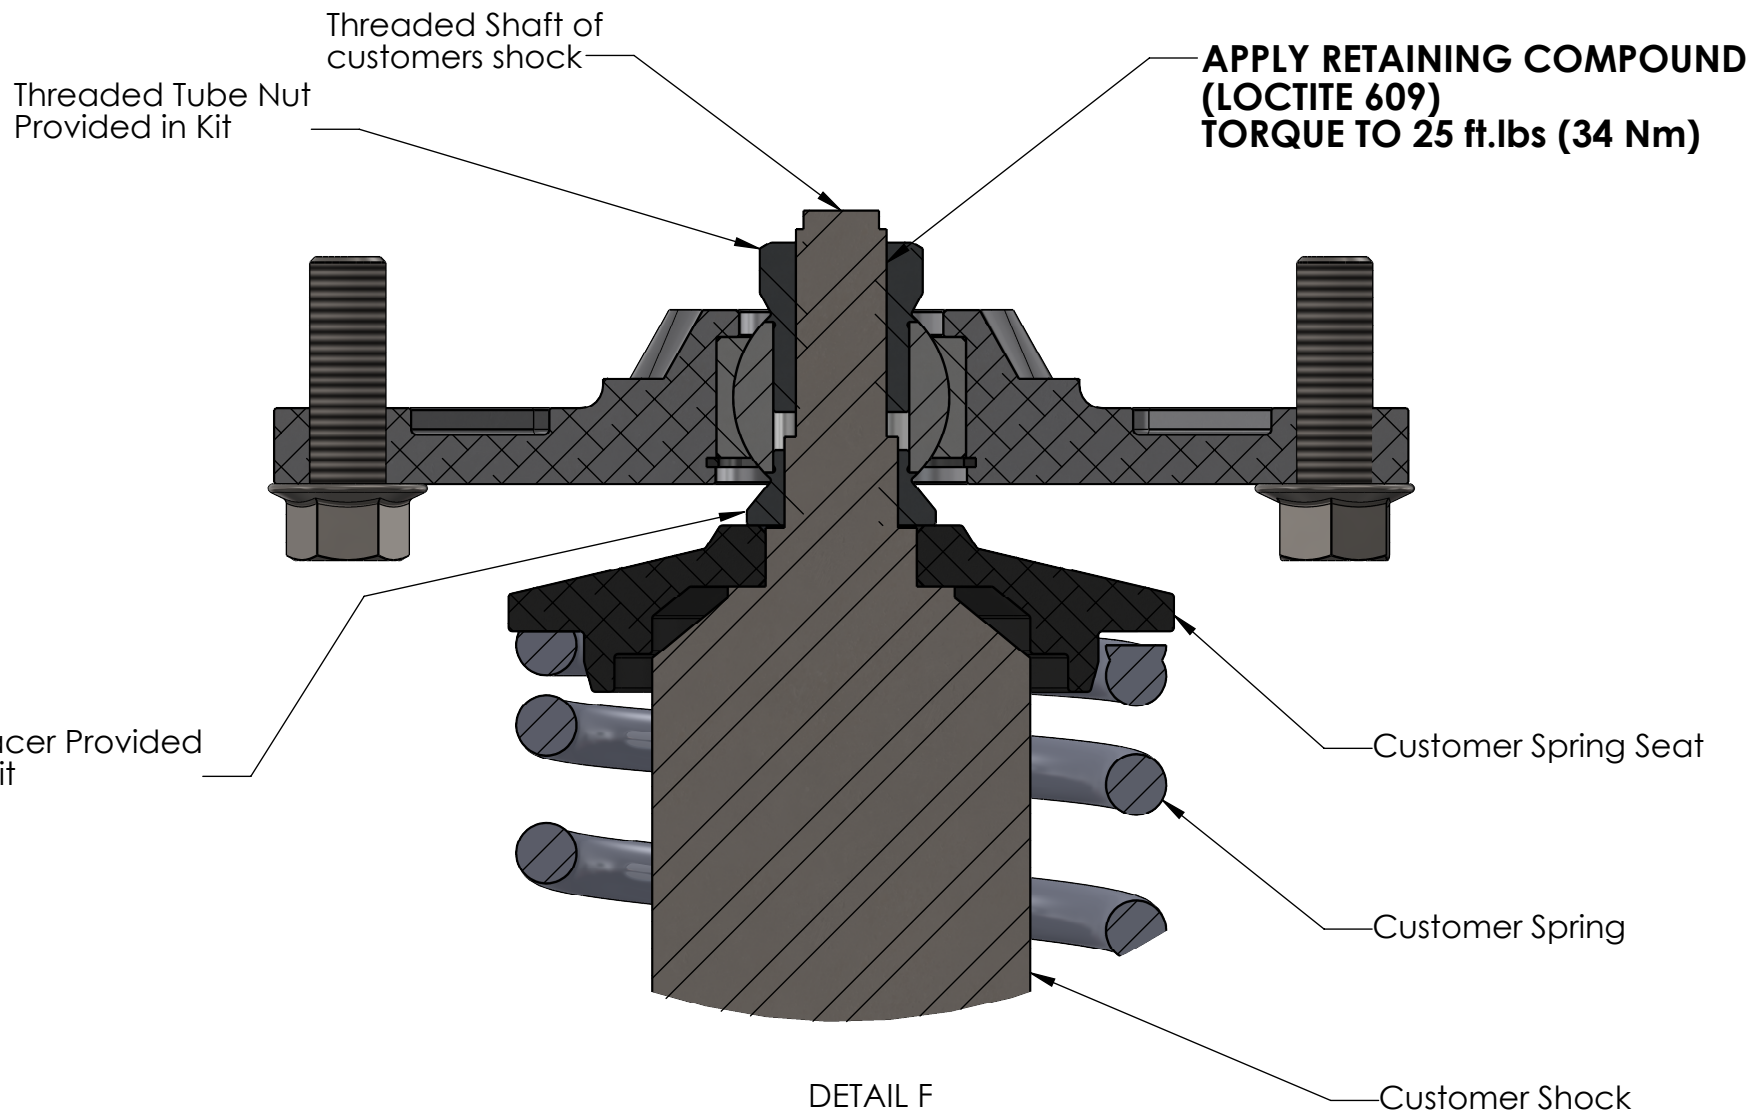

INSTALLATION INSTRUCTIONS

DETAIL F

THE INFORMATION CONTAINED IN THIS DRAWING IS THE SOLE PROPERTY OF MSI (Moore-Sport INC). ANY REPRODUCTION IN PART OR AS A WHOLE IS STRICTLY PROHIBITED.

Subaru GR / BRZ Rear Top Plate Set

CAR MODEL	Subaru GR/ BRZ	CONFIGURATION:	ASSEMBLY:	REV	2021-12-16
APPLICATION	Street	Default	MSIsub02-20-001	4	1063.65