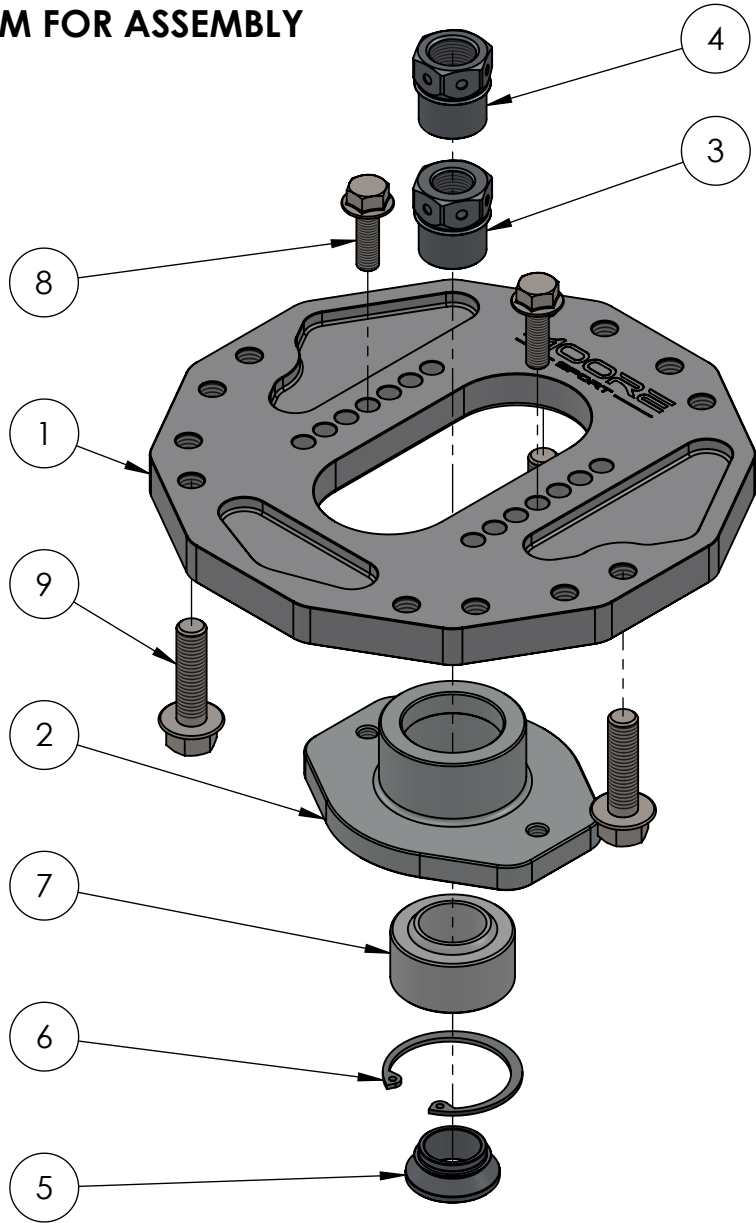

BOM FOR ASSEMBLY

NO.	PART NUMBER	DESCRIPTION	QTY.
1	MSIsub02-18-001a	Front GC / GD street base plate	2
2	DMS-mnt-2pcs-002a	Street Front Bearing Housing (4pc style)	2
3	MSI-MBWT18-12x1.25	M12 x 1.25 Tube Nut	2
4	MSI-MBWT18-14x1.5	M14 x 1.5 Tube Nut	2
5	MSI-MBWT1815x7	18mm OD x 15mm ID x 7mm H Spacer	2
6	MSI-bearing-001a	33mm bearing retaining clip	2
7	MSI-bearing-002	Std 18mm ID Street Bearing	2
8	MSI-M6X1.0X20-YZFB	Yellow Flange Bolt M6 x 1.0 x 20mm	4
9	MSI-M8X1.25X30-YZFB	Yellow Flange Bolt M8 x 1.25 x 30mm	6
	<i>UL-S-11239</i>	<i>Shipping Box 14.125" x 8.75" x 2" (White)</i>	

THE INFORMATION CONTAINED IN THIS DRAWING IS THE SOLE PROPERTY OF MSI (Moore-Sport INC.). ANY REPRODUCTION IN PART OR AS A WHOLE IS STRICTLY PROHIBITED.

Front GC / GD street adjustable mount set

CAR MODEL	GC, GD & BRZ	CONFIGURATION:	ASSEMBLY:	REV	9/14/2023
APPLICATION	Street	MSIsub02-18-001	MSIsub02-18-001	5	1424.75