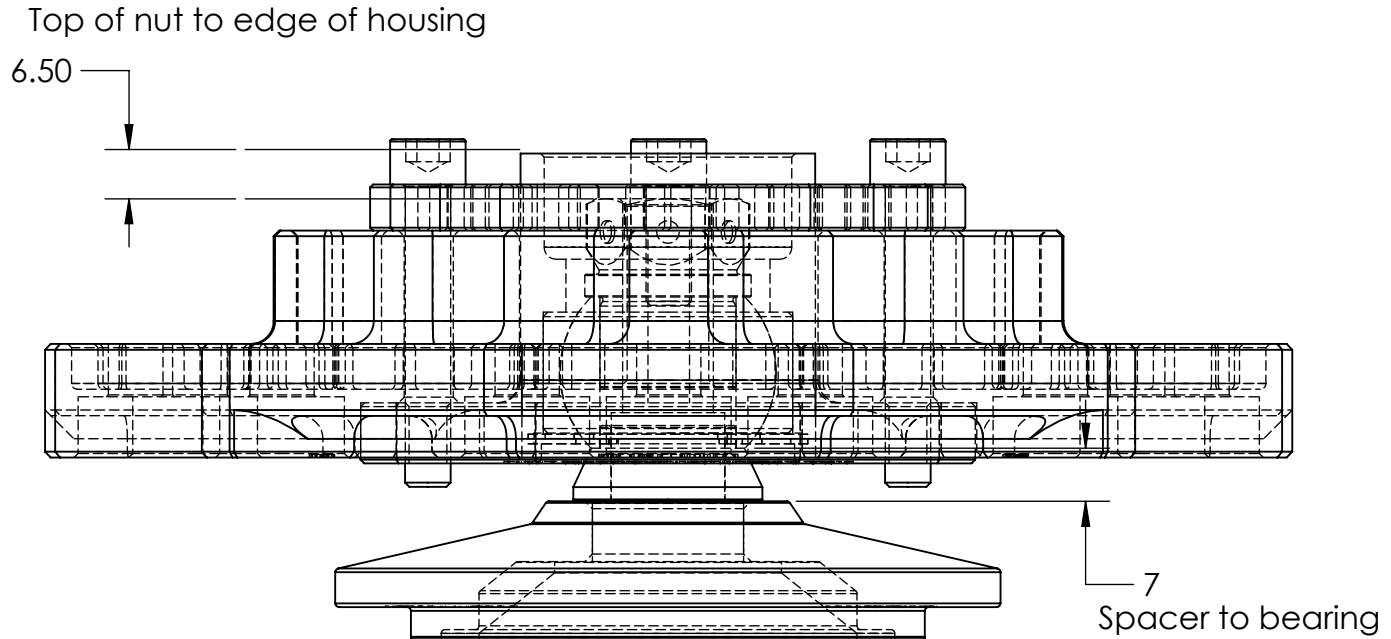

INSTALLATION INSTRUCTIONS

THE INFORMATION CONTAINED IN THIS DRAWING IS THE SOLE PROPERTY OF MSI (Moore-Sport INC). ANY REPRODUCTION IN PART OR AS A WHOLE IS STRICTLY PROHIBITED.

LH Assembly w/ Strut

CAR MODEL	Mitsubishi EVO 6/9	CONFIGURATION:	ASSEMBLY:	REV	1/15/2018
APPLICATION	Street / Motorsport	For Remote Reservoir		6	SHEET 4 OF 6

DMS-mnt-mi-003

260

220

180

140

100

60

20